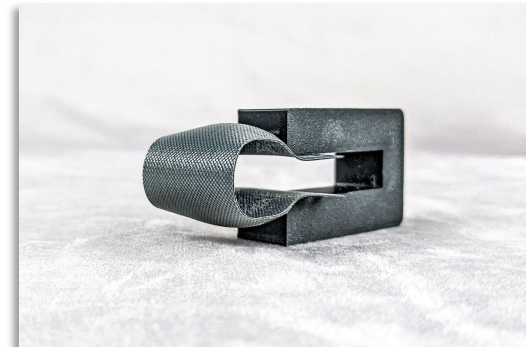

CONNECTING & ADVANCING COLORADO AEROSPACE

COLORADOSBR.ORG

Company Member Spotlight

Advanced Space Structures

Opterus Research and Development is a fast-growing provider of critical spacecraft components and deployable spacecraft structures. From conception through design, simulation, analysis, fabrication and testing – we do it all.

Erik Pranckh
Director of BD

Products

Opterus is pioneering work in deployable structures for satellites. Our lightweight retractable-deployable masts, booms, and hinges push the frontiers of structural design with innovative tension-aligned arrays, blanket and panel solar arrays, solid surface deployable reflectors, antennas, and in-space assembly and manufacturing architectures.

Capabilities

Opterus is pioneering work in deployable structures for satellites. Our lightweight retractable-deployable masts, booms, and hinges push the frontiers of structural design with innovative tension-aligned arrays, blanket and panel solar arrays, solid surface deployable reflectors, antennas, and in-space assembly and manufacturing architectures.